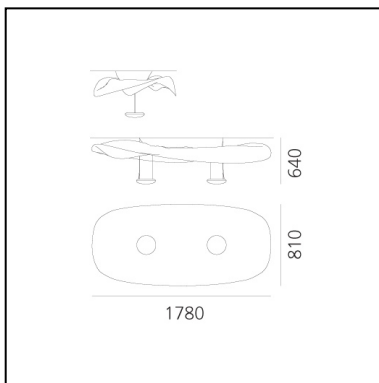

LUMINAIRE

- Watt: **800W + 110W**
- Voltage: **220V-240V**
- Delivered lumens output: **18000+9600lm**
- CCT: **2950+3000K**

DESCRIPTION

"My concept way to freeze a moment that seemed to be created by air rolling over a thin sheet, achieving a very natural flow and rhythm in the lightweight sculptural skin. Ultimately it appears to be suspended in anti gravity on a cushion of air...like the cosmos in the complex forms and geometries that seem to defy explanation and create a sense of infinity." Materials: body lamp - reflector made of thermoplastic material; die-cast aluminium lighting units; upper diffuser in opal methacrylate.

PRODUCT CODE: 1516010A

FEATURES

- Article Code: **1516010A**
- Colour: **Polished chrome**
- Installation: **Ceiling**
- Material: **ABS, aluminium**
- Series: **Design Collection, Hydro**
- Environment: **Indoor**
- Emission: **Indirect**
- design by: **Ross Lovegrove**

DIMENSIONS

- Length: **cm 178**
- Width: **cm 80**
- Height: **cm 64**
- Impact Resistance: **N/D**
- Glow Wire Test: **N/D°**

INCLUDED SOURCES

- Category: **FLUO**
- Number: **2**
- Lbs: **TC-LEL(G11)**
- Watt: **55W**
- Socket: **2G11**
- Color Rendering: **85**
- Color temperature (K): **3000K**
- Duration (h): **12000h**

NOT INCLUDED SOURCES